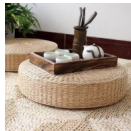

## 40CM Round Pouf Tatami Chair Cushion Floor Sit Mat Meditation Soft Yoga Seat Mat Natural Straw Home Garden Patio Restaurant Seat

Material: Natural Straw, good flexible sponge Type: Tatami seat Size: Diameter 40cm, thickness 6cm Shape: Round Color: Natural straw color, similar to creamy color Suitable for: Adult, children Maintenance: Please clean with dry cloth, keep it dry. Package included: 1x Tatami Cushion

Rating: Not Rated Yet

**Price**  
23,90 €

Discount -6,00 €

[Ask a question about this product](#)

Manufacturer [Kadell](#)

Description It is perfect for Meditation and Chat with friends for tea Size: Diameter 40cm, thickness 6cm