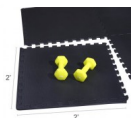

## Everyday Essentials 1/2

If you're looking for a simple, inexpensive way to protect the floor of your home gym, then the Everyday Essentials 1/2" Thick Flooring Puzzle Exercise Mat is the product for you. Made with durable, high quality EVA foam, the 6 interlocking pieces protect your floors and provide a cushioned and comfortable space for you to exercise at home. The non-slip surfaces provide an excellent slip-resistant advantage to prevent injuries during workouts, while exceptional resilience allows you to keep your balance during any exercise. The moisture resistant technology makes the mat easy to wash with soap and water. The interlocking feature and lightweight design make it very easy to assemble. You can use the mat over carpet, on hardwood floors, or to cover your garage.

Rating: Not Rated Yet

**Price**

18,90 €

Discount -5,00 €

[Ask a question about this product](#)

Manufacturer [Everyday Essentials](#)

Description Covers 24 Square Feet, 1/2" Thick Comes with 6 interlocking tiles and 12 end borders Moisture-resistant technology Non-slip traction and cushion EVA Foam material Light-weight and easy to assemble