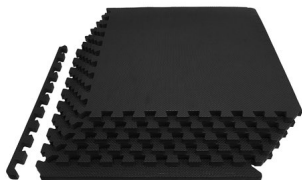

## Everyday Essentials 1/2

If you're looking for a simple, inexpensive way to protect the floor of your home gym, then the Everyday Essentials 1/2" Thick Flooring Puzzle Exercise Mat is the product for you. Made with durable, high quality EVA foam, the 6 interlocking pieces protect your floors and provide a cushioned and comfortable space for you to exercise at home. The non-slip surfaces provide an excellent slip-resistant advantage to prevent injuries during workouts, while exceptional resilience allows you to keep your balance during any exercise. The moisture resistant technology makes the mat easy to wash with soap and water. The interlocking feature and lightweight design make it very easy to assemble. You can use the mat over carpet, on hardwood floors, or to cover your garage.

Rating: Not Rated Yet

**Price**

18,90 €

Discount -5,00 €

[Ask a question about this product](#)

Manufacturer [Everyday Essentials](#)

Description Covers 24 Square Feet, 1/2" Thick Comes with 6 interlocking tiles and 12 end borders Moisture-resistant technology Non-slip traction and cushion EVA Foam material Light-weight and easy to assemble