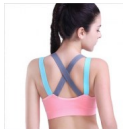

## Sports Bras for Women - Padded High Impact Workout

Designed with your best moves in mind, our bras give you all the support you need for your sport.64% Polyamide / 28% Polyester / 8% SpandexImportedPull On closureFull Coverage Provide High Support and Anti-ShockCandy Color and More Wide Shoulder Straps Make Both Fashion And Comfortable FitMicro Push-Up Style - An Wide Elasticated Hem and Removeable Pads Helps Minimize the Movement of Your BreastsSeamless