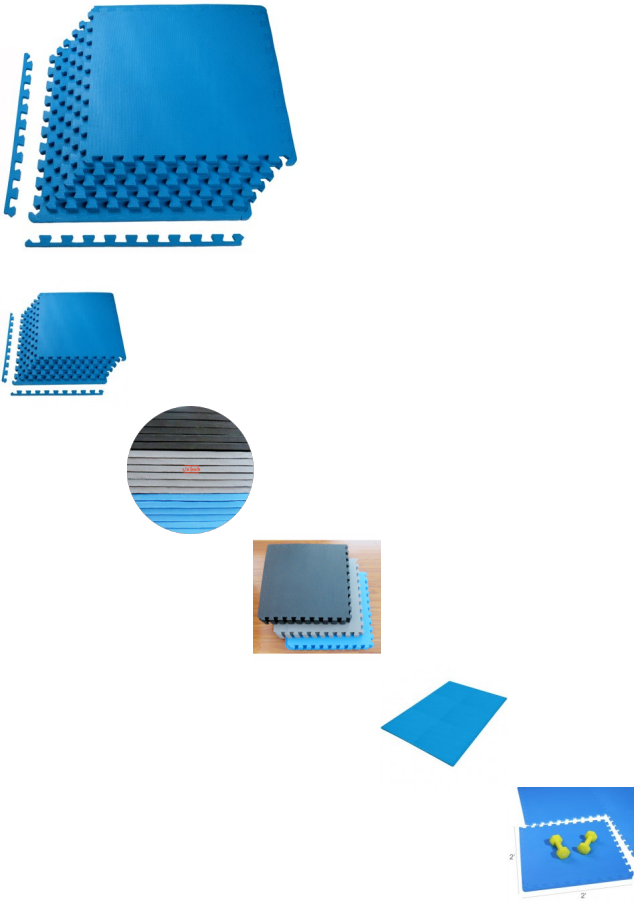

## Sporwmt 1/2

Sporwmt 1/2" Thick Flooring Puzzle Exercise Mat with High Quality EVA Foam Interlocking Tiles, 6 Piece, 24 Sq Ft, Blue

Rating: Not Rated Yet

**Price**

19,90 €

Discount -5,00 €

[Ask a question about this product](#)

Manufacturer [Sporwmt](#)

Description Overview: With non-slip surfaces, Sporwmt puzzle mat comes with an excellent slip resistant advantage to prevent injuries. Exceptional resilience allow you to keep your balance during any exercise style. moisture resistant technology makes the mat to be easily washed with soap and water. Interlocking feature and lightweight make it very simple to assemble. Dimensions: 1/2" Thick, 24 Square Feet: Item comes with 6 tiles and 12 end borders at 1/2" thick. Each tile measures 24"x24"x1/2". Covers 24 Square Feet area. Warranty: All genuine Sporwmt products come with a 2-year warranty and 100% Satisfaction to make your purchase worry free. Simply contact us or your vendor if you have any questions. Customer satisfaction is our highest priority. AT A GLANCE: -1/2" thick, 24 square feet -Excellent non-slip traction and cushion -Interlocking -Light weight -2-year warranty